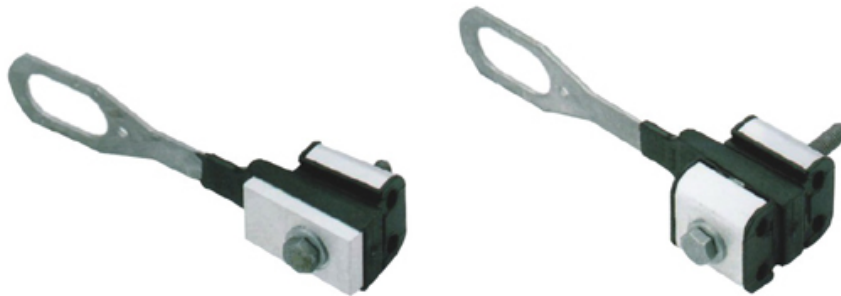

KN160

KN161

CONTACT WITH US:

E-mail: Chinaleqi@vip.163.com

Skype: [sam.gakun](https://www.skype.com/user/sam.gakun)

WhatsApp: [0086-15825442098](https://www.whatsapp.com/business/profile/0086-15825442098)

Mobile number: [0086-15825442098](https://www.whatsapp.com/business/profile/0086-15825442098)

Wechat: [0086-15825442098](https://www.whatsapp.com/business/profile/0086-15825442098)