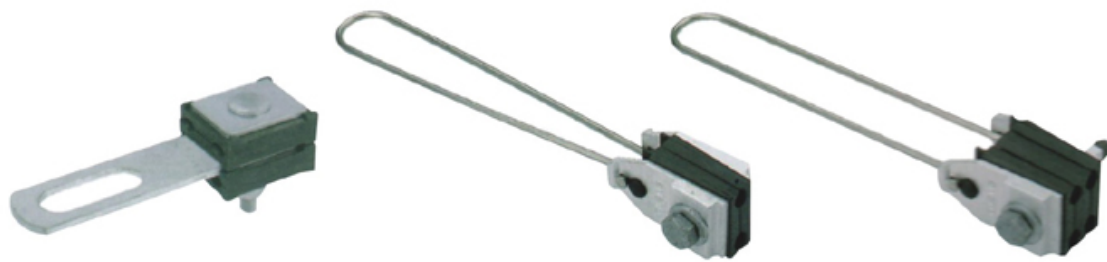

KN157

KN158

KN156